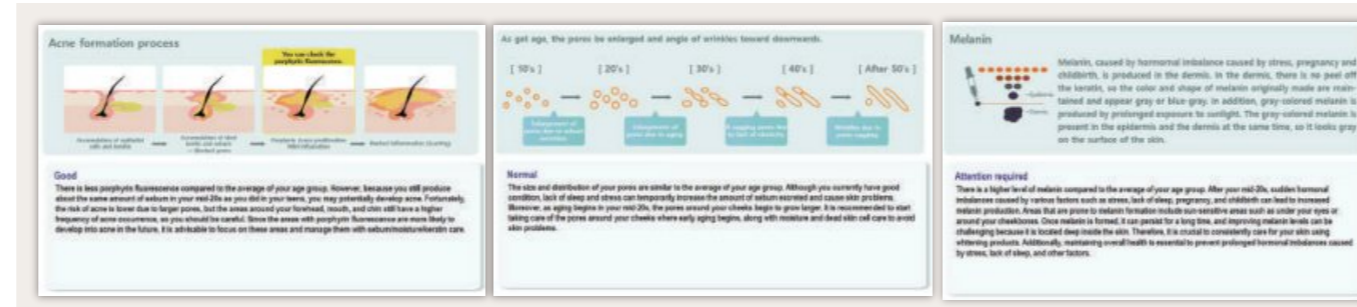

SKIN DESCRIPTION

Line-Vu offers clear and concise descriptions of your skin, facilitating easy consultation. Explore detailed information about your skin condition for various skin problems.