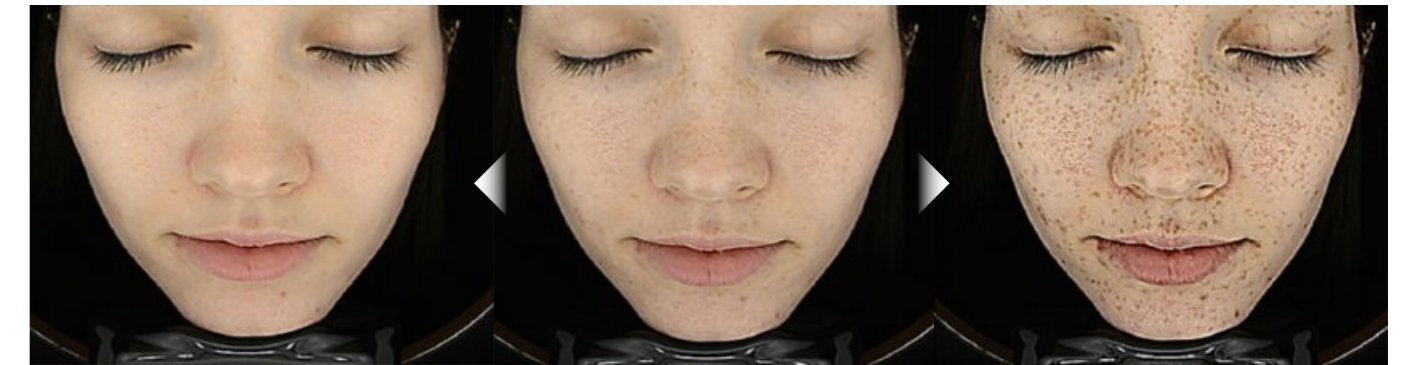

EFFECTIVE VIEWER FUNCTIONALITY

Clients can be shown how **wrinkles, even hidden wrinkles and pigmentation** may appear without treatment. Consult with our "Simulation mode" for effective communication.