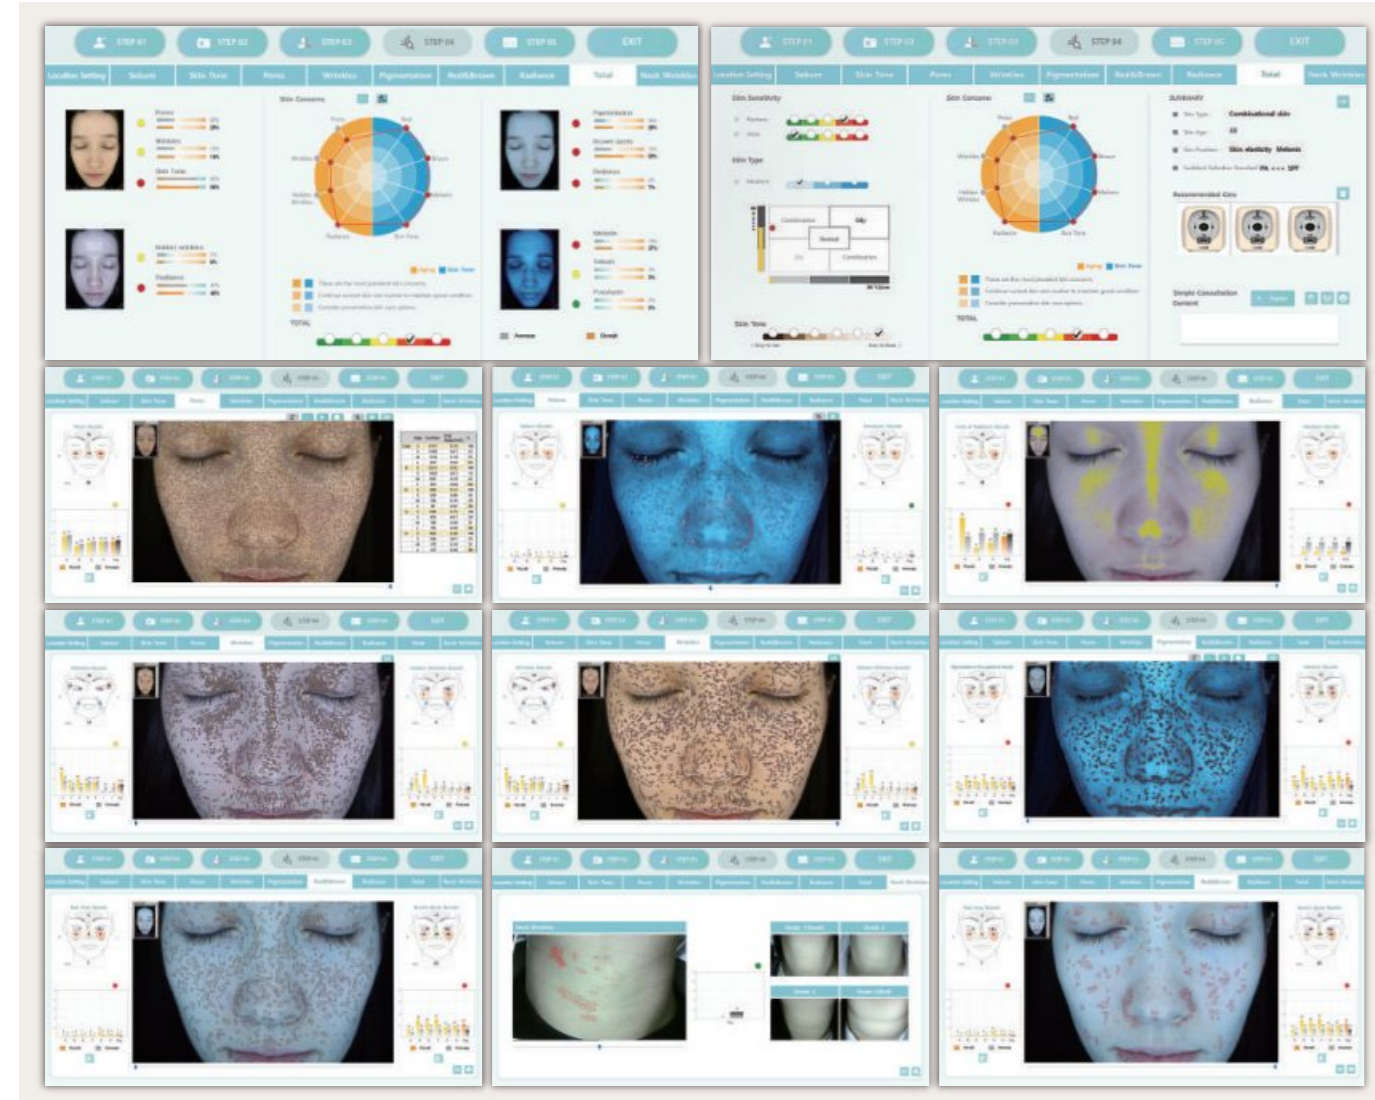

## Results

Line-Vu offers 14 analysis modes including summary views and deep dives by various skin concerns. Line-Vu can be used as a powerful consultation tool to increase the satisfaction of the client.

## SKIN ANALYSIS

LineVu offers fourteen analysis modes including summary views and deep dives by skin concern. Red & Brown Analysis shows vascular conditions and pigmentation regardless of ethnicity.

# Line - Vu

Innovative Facial Skin Analyzer

Line-Vu, the world's first LED skin analyzer with four distinct light sources delivers high-resolution images and in-depth analysis.

The "Filter In and Out system" makes clear images for normal light and ultraviolet light images.

**3D viewer** provides visuals from various dimensions and angles to assess the depth and size of pores, wrinkles, and skin texture.

**Smart Viewer** comes in handy when viewing client's data remotely. Use Tablet PCs to conveniently show analyzed images and data with our interworking service.